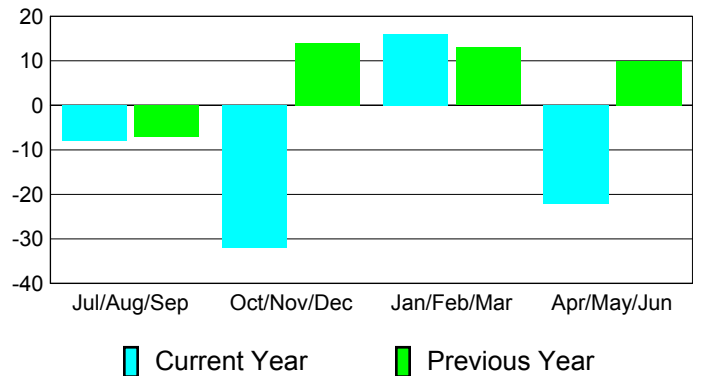

**Membership Results
2010-2011**

**Membership
2009-2010**

Month	Net Memb Goal	Actual New Memb	Actual Dropped Memb	Gain/Loss of Memb	Gain/Loss of Memb
Jul/Aug/Sep	2	5	-13	-8	-7
Oct/Nov/Dec	12	29	-61	-32	14
Jan/Feb/Mar	28	33	-17	16	13
Apr/May/June	-8	14	-36	-22	10
Totals	34	81	-127	-46	30

Membership Results 2010-2011

Goal, New, Dropped, Gain/Loss

Comparison of Membership Gain/Loss

Current Year Compared to the Previous Year

Gender Comparison 2010-2011

Jul/Aug/Sep

Oct/Nov/Dec

Jan/Feb/Mar

Apr/May/June

Male

Female