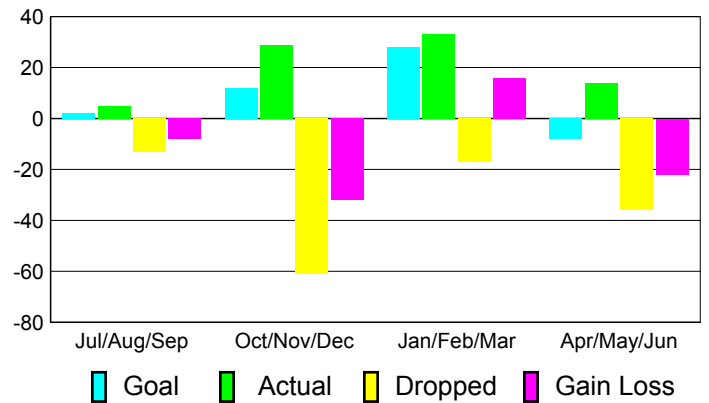

Membership Results 2010-2011

Goal, New, Dropped, Gain/Loss

Comparison of Membership Gain/Loss

Current Year Compared to the Previous Year